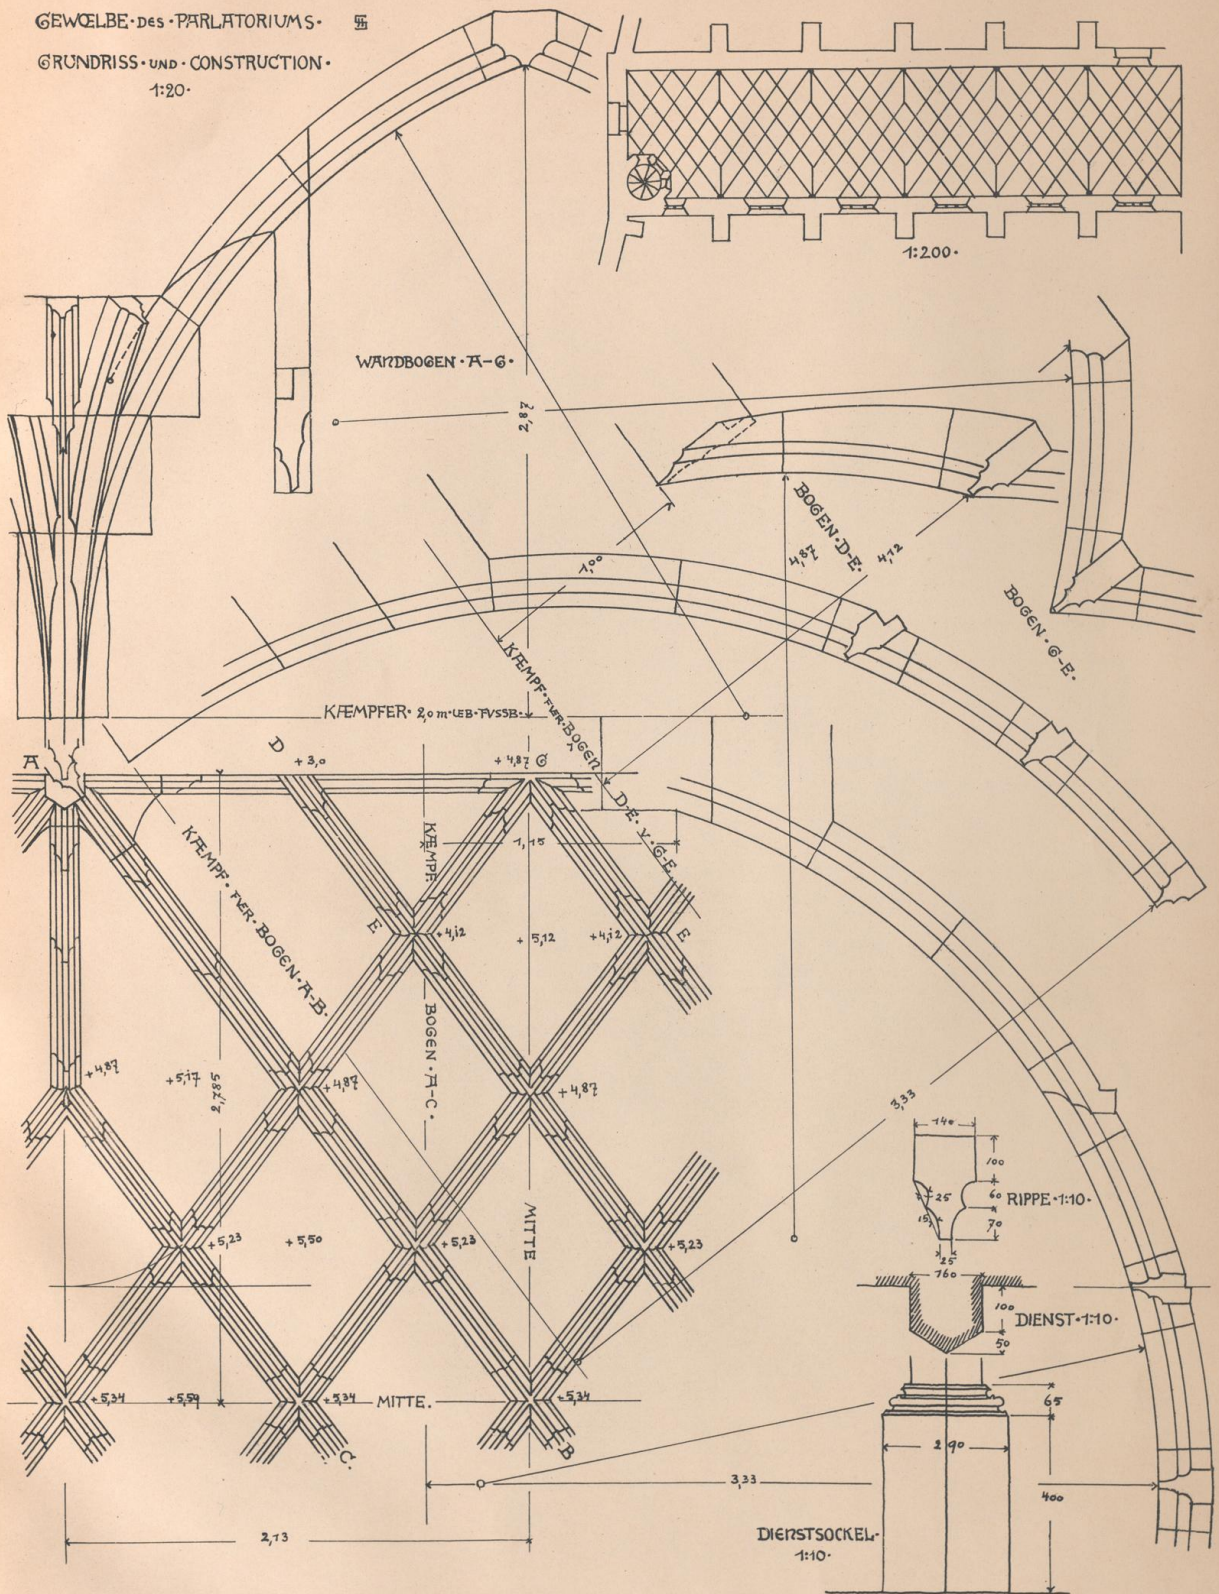

UNIVERSITÄTS-
BIBLIOTHEK
PADERBORN

Reise-Skizzen

Hehl, Christoph

Berlin, 1899

Maulbronn. 42.

[urn:nbn:de:hbz:466:1-72815](https://nbn-resolving.org/urn:nbn:de:hbz:466:1-72815)

GEWÖLBE DES PARLATORIUMS.
GRUNDRISS UND CONSTRUCTION.
1:20.

Kunstanst. von Ernst Wasmuth, Berlin

Handwritten symbols and markings on the right edge of the page, including a series of vertical lines and a small rectangular box.